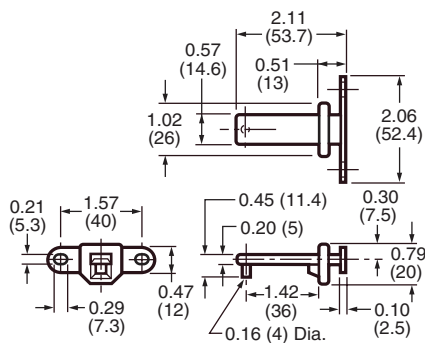

Approximate Dimensions in Inches (mm)

E48 Standard Switch

E48KL01 Actuating Key

E48KL02 Actuating Key

E48KL03 Actuating Key