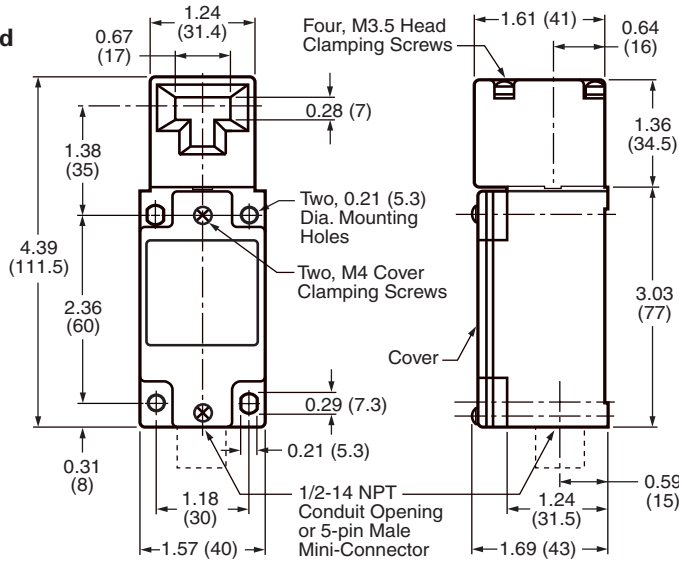

Approximate Dimensions in Inches (mm)

E48 Standard Switch

E48KL01 Actuating Key

E48KL02 Actuating Key

E48KL03 Actuating Key