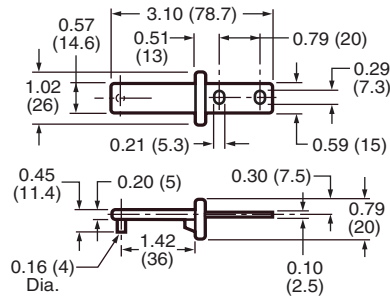

Approximate Dimensions in Inches (mm)

E48 Standard Switch

E48KL01 Actuating Key

E48KL02 Actuating Key

E48KL03 Actuating Key